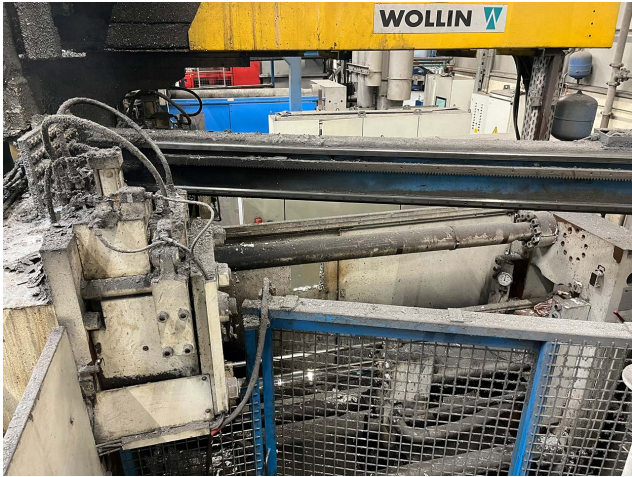

PSM T 4 FS1811

Wollin

Product number:
FS1811

Description

	PSM T 4
	2005