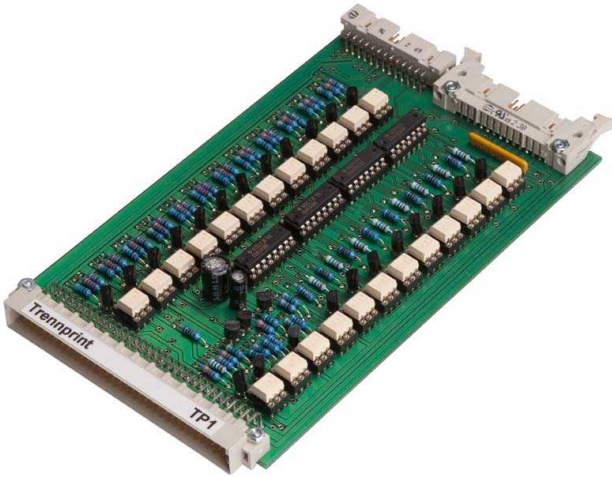

TP1

:
partnership

Product number:
ES4040

Description

Frech

-
-
-